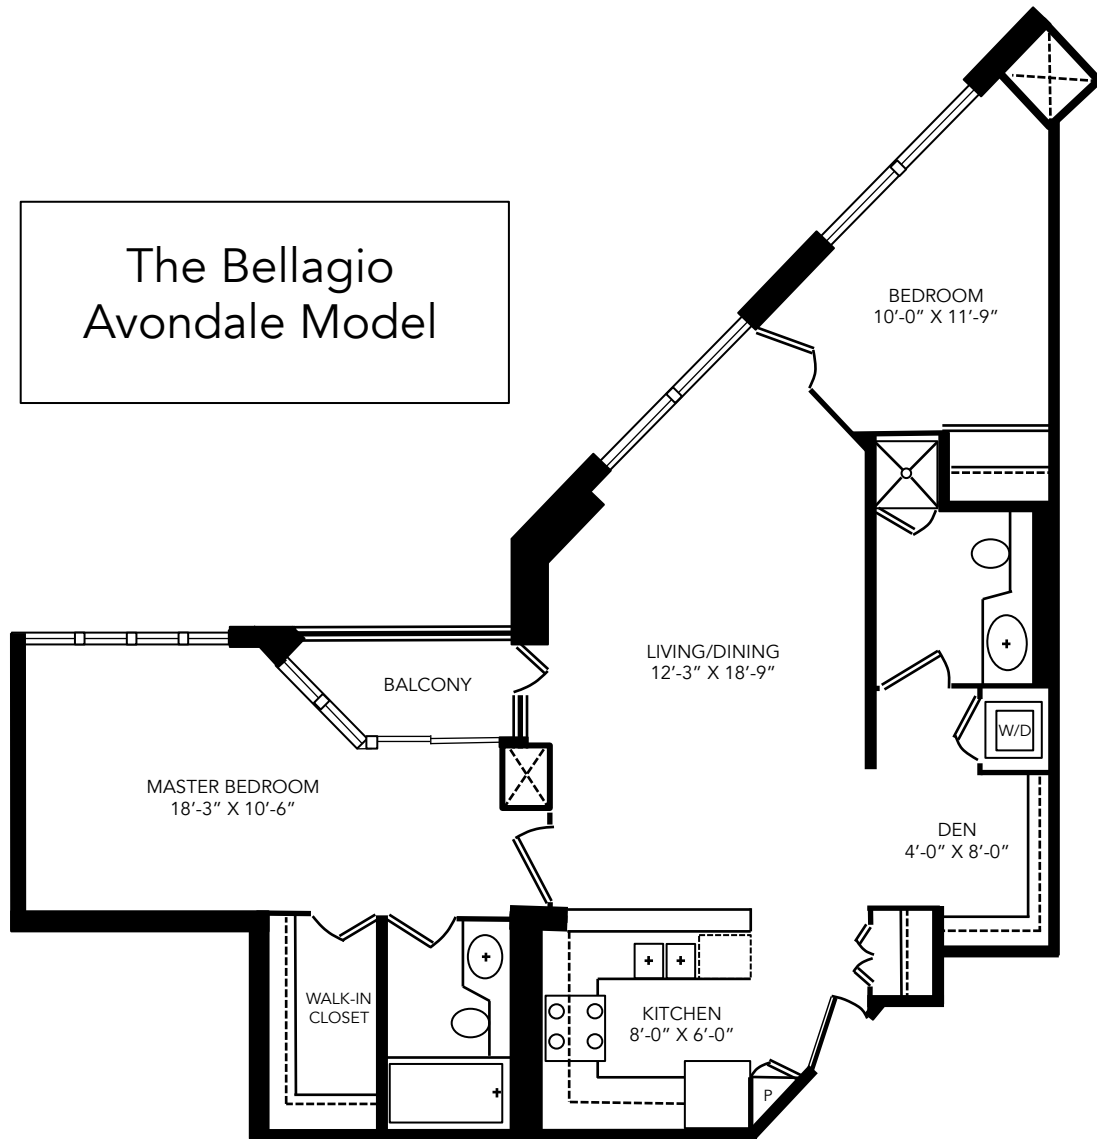

300 BLOOR STREET EAST SUITE #2204

The Bellagio
Avondale Model

2 BEDROOMS

2 BATHROOMS

955 SQ FT

2 PARKING + 1 LOCKER