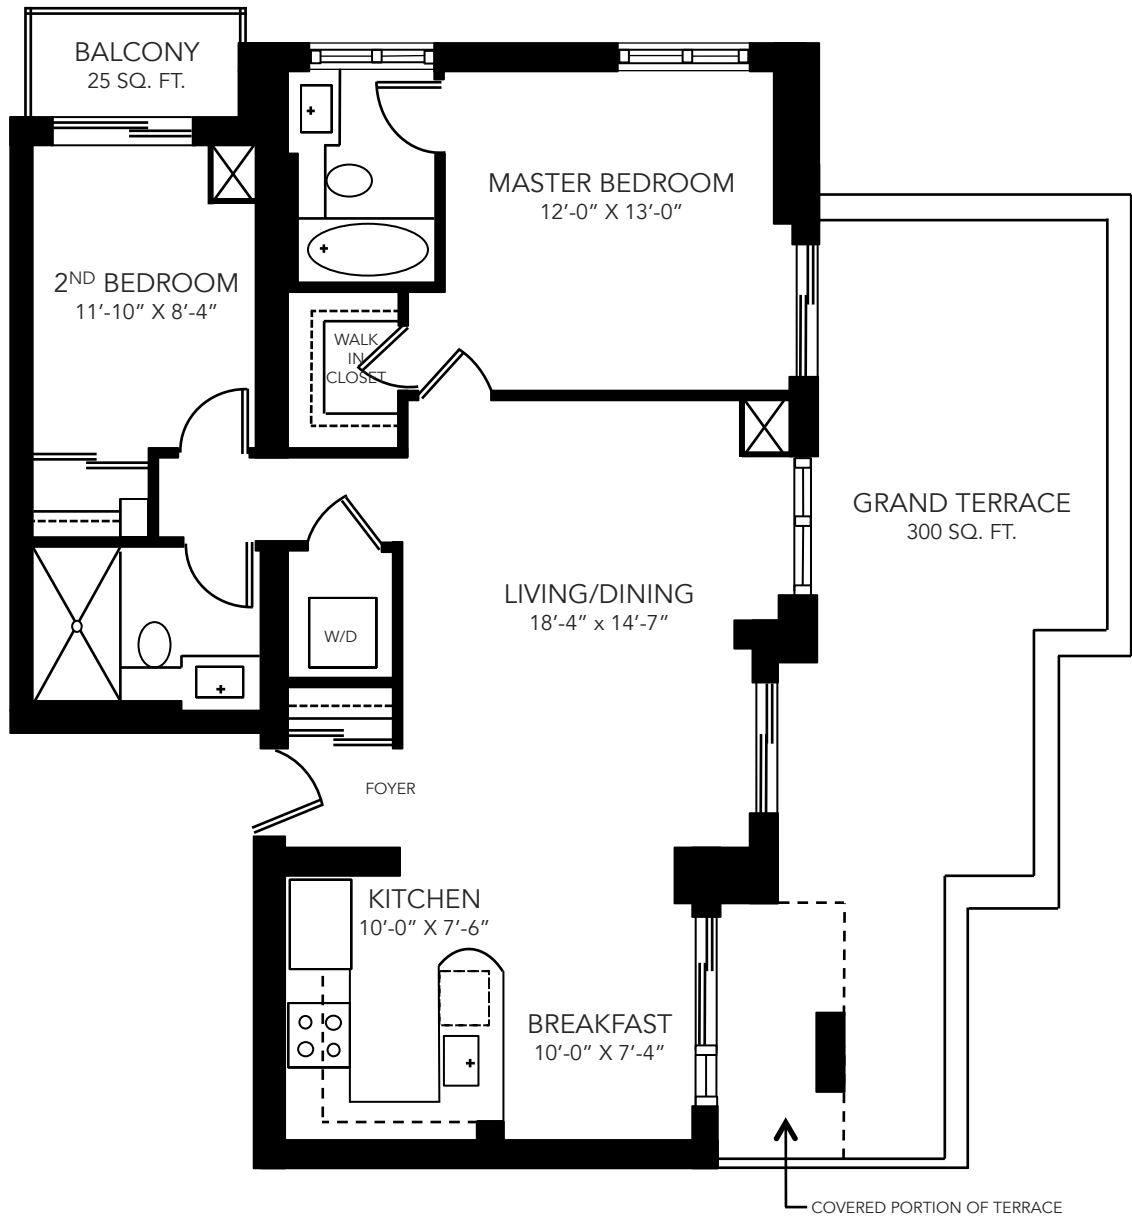

# 35 BALMUTO ST

## SUITE #2304

"The Davis" Model

SUITE: 1057 Square Feet  
TERRACE: 300 Square Feet  
BALCONY: 25 Square Feet  
TOTAL: 1382 Square Feet