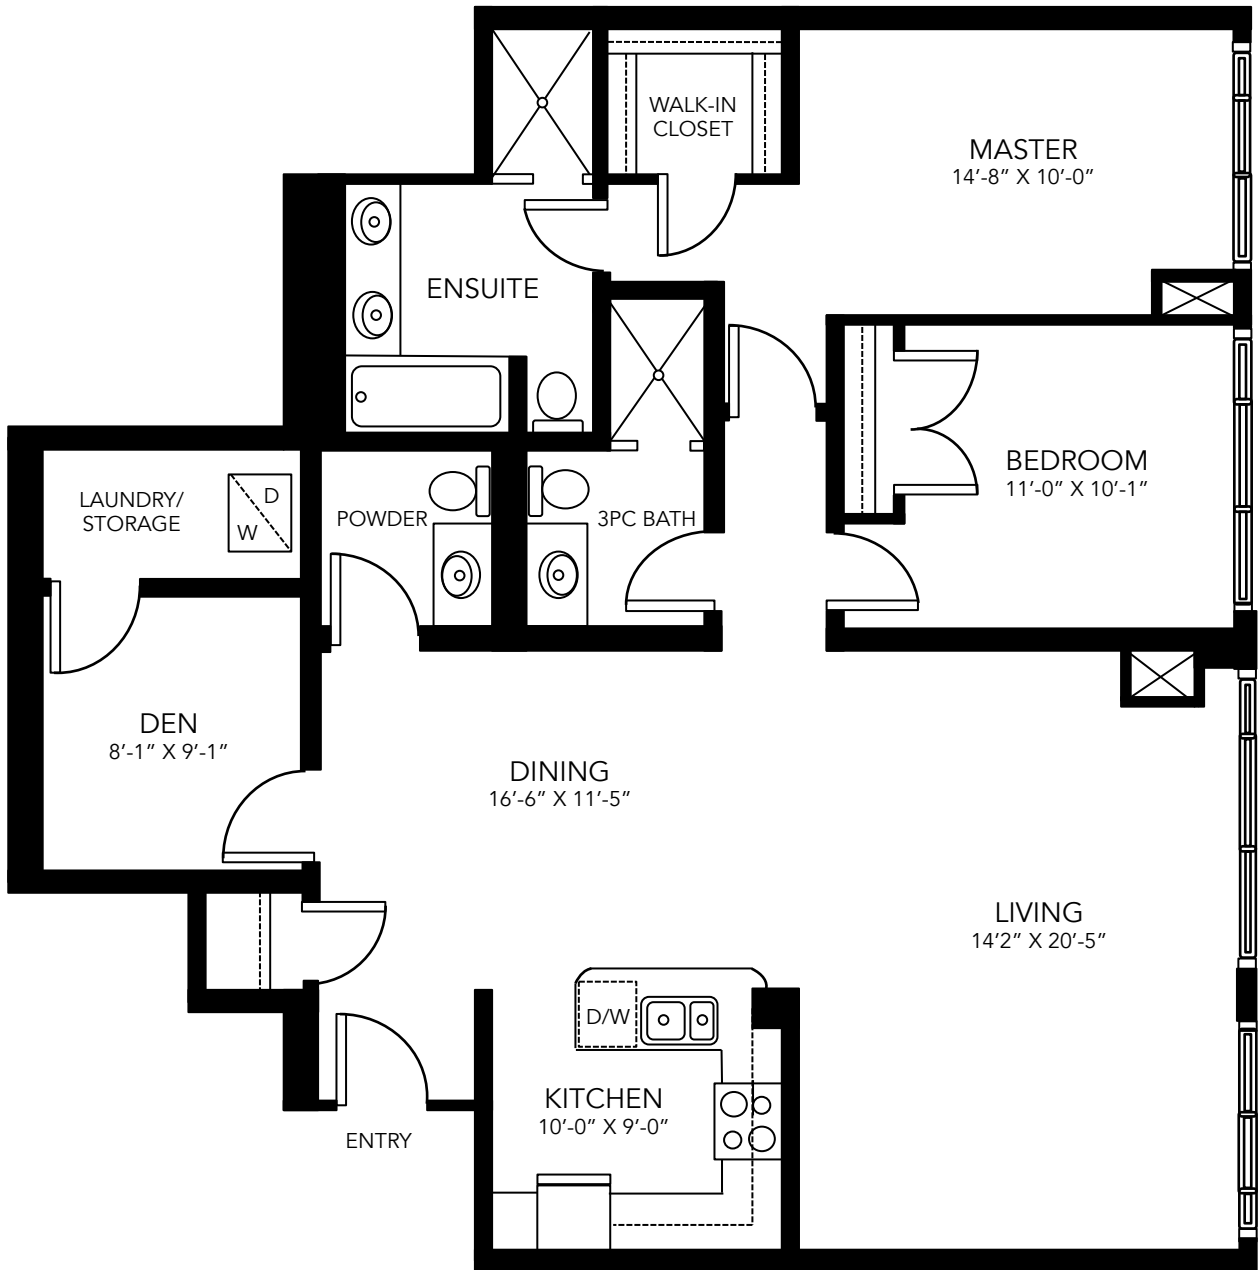

2191 YONGE ST SUITE #4901

1462 SQ FT

For illustrative purposes only. Buyer to verify all measurements for their accuracy.