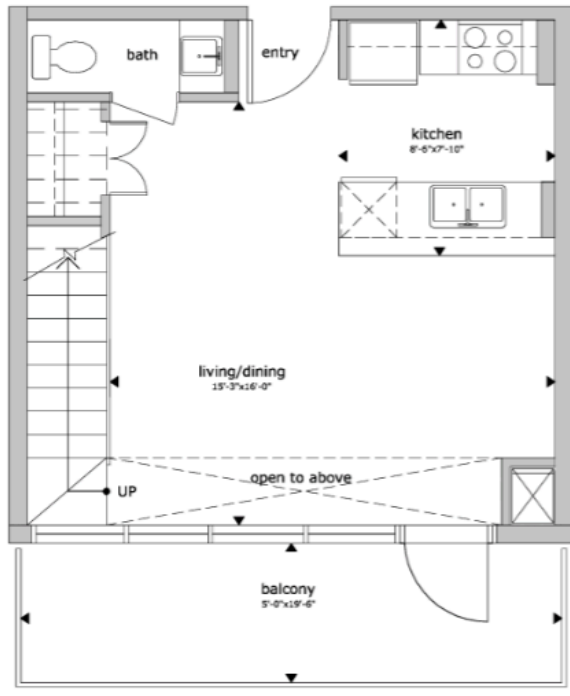

PALM-1

728 sf

Loft - one bedroom + den

FLOORS 5-8

PLANS ARE SUBJECT TO CHANGE WITHOUT NOTICE. E. & O.E.

BLISS CONDOMINIUMS - Toronto

Scale 1:50

JAN 24, 2007