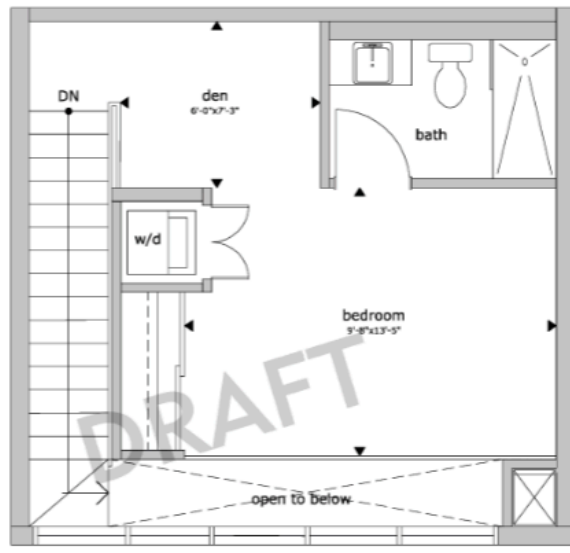

PALM-1

728 sf

Loft - one bedroom + den

FLOORS 5-8

PLANS ARE SUBJECT TO CHANGE WITHOUT NOTICE. E. & O.E.

BLISS CONDOMINIUMS - Toronto

Scale 1:50

JAN 24, 2007