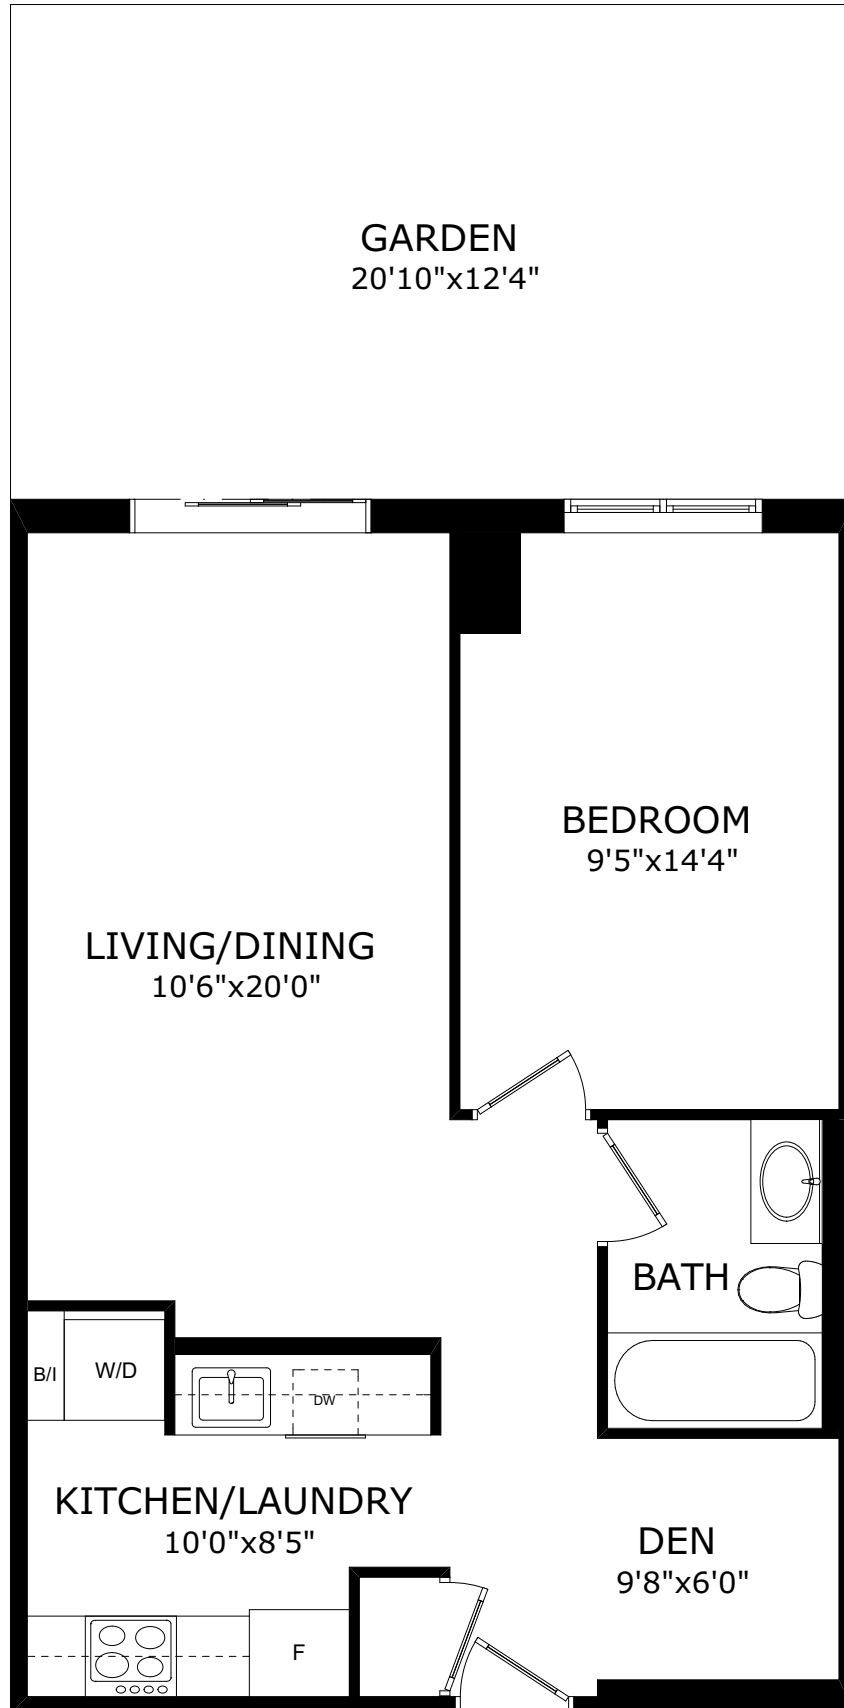

# 650 LAWRENCE AVE WEST

## SUITE 122

SIZE AND LAYOUT ARE APPROXIMATE,  
BUYER TO VERIFY SIZES. WWW.HOUSSMAX.CA