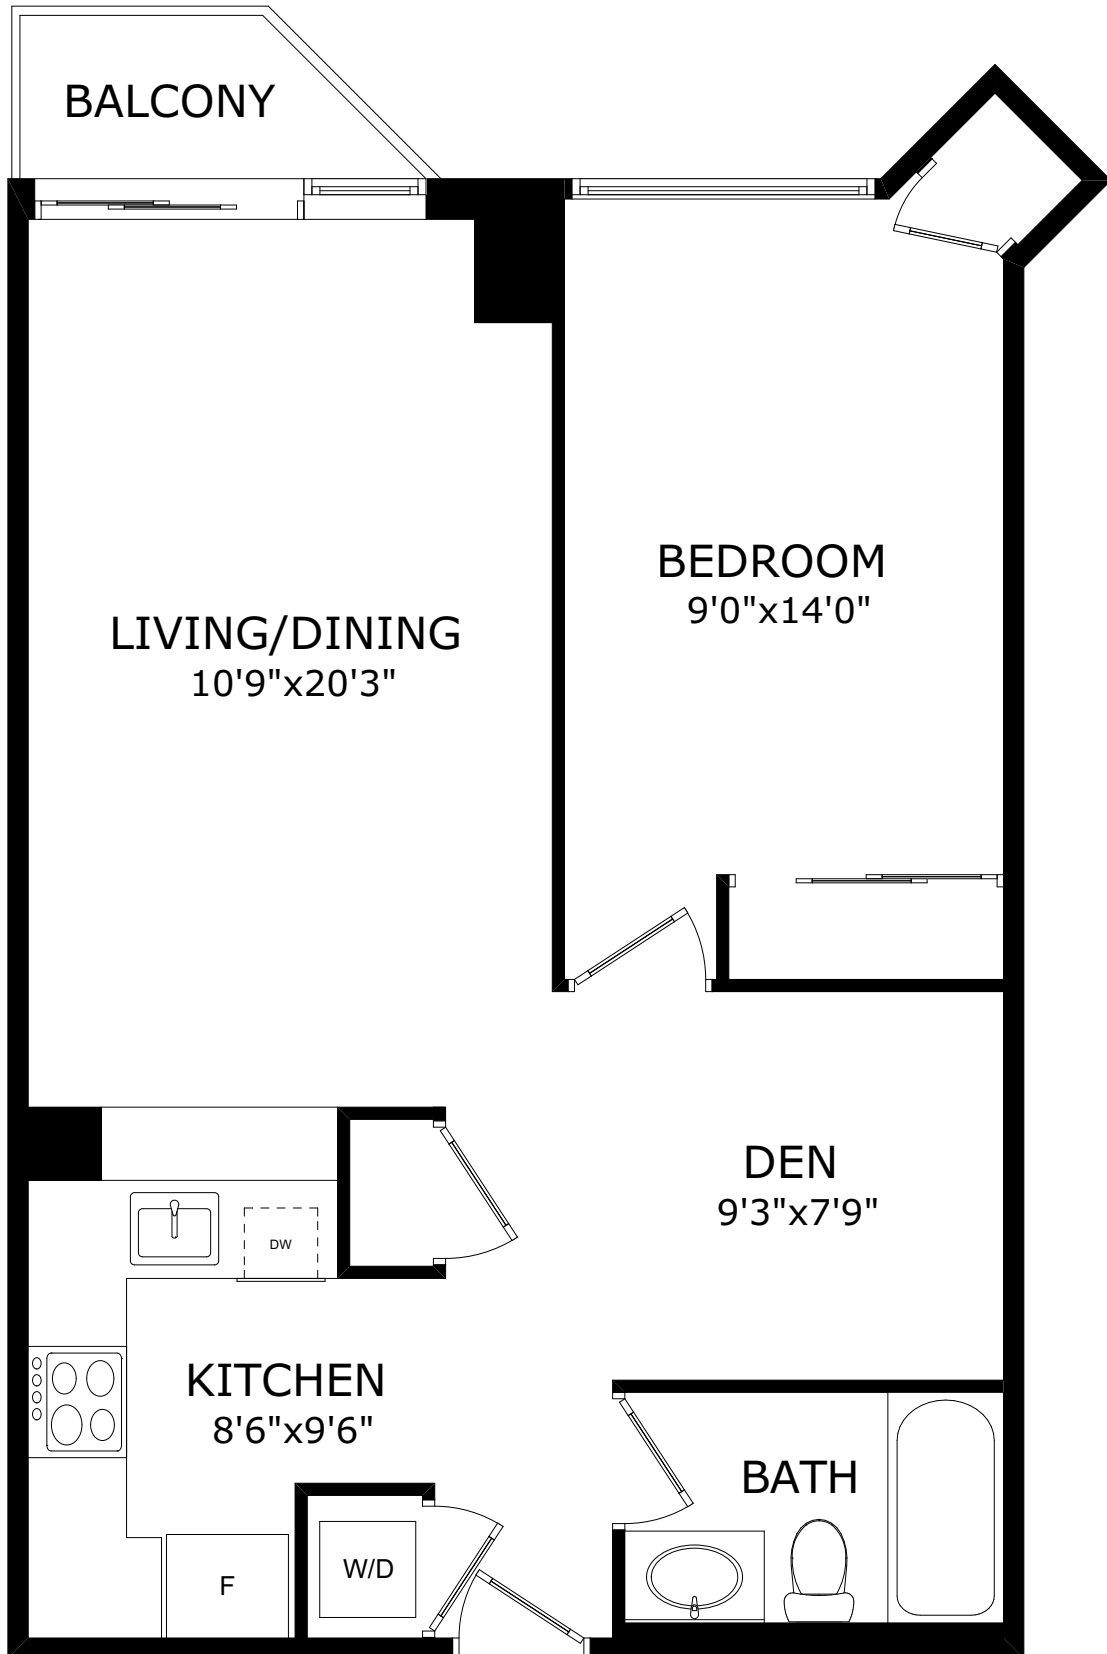

300 BLOOR ST E

SUITE 1113

SIZE AND LAYOUT ARE APPROXIMATE,
BUYER TO VERIFY SIZES.
WWW.HOUSSMAX.CA